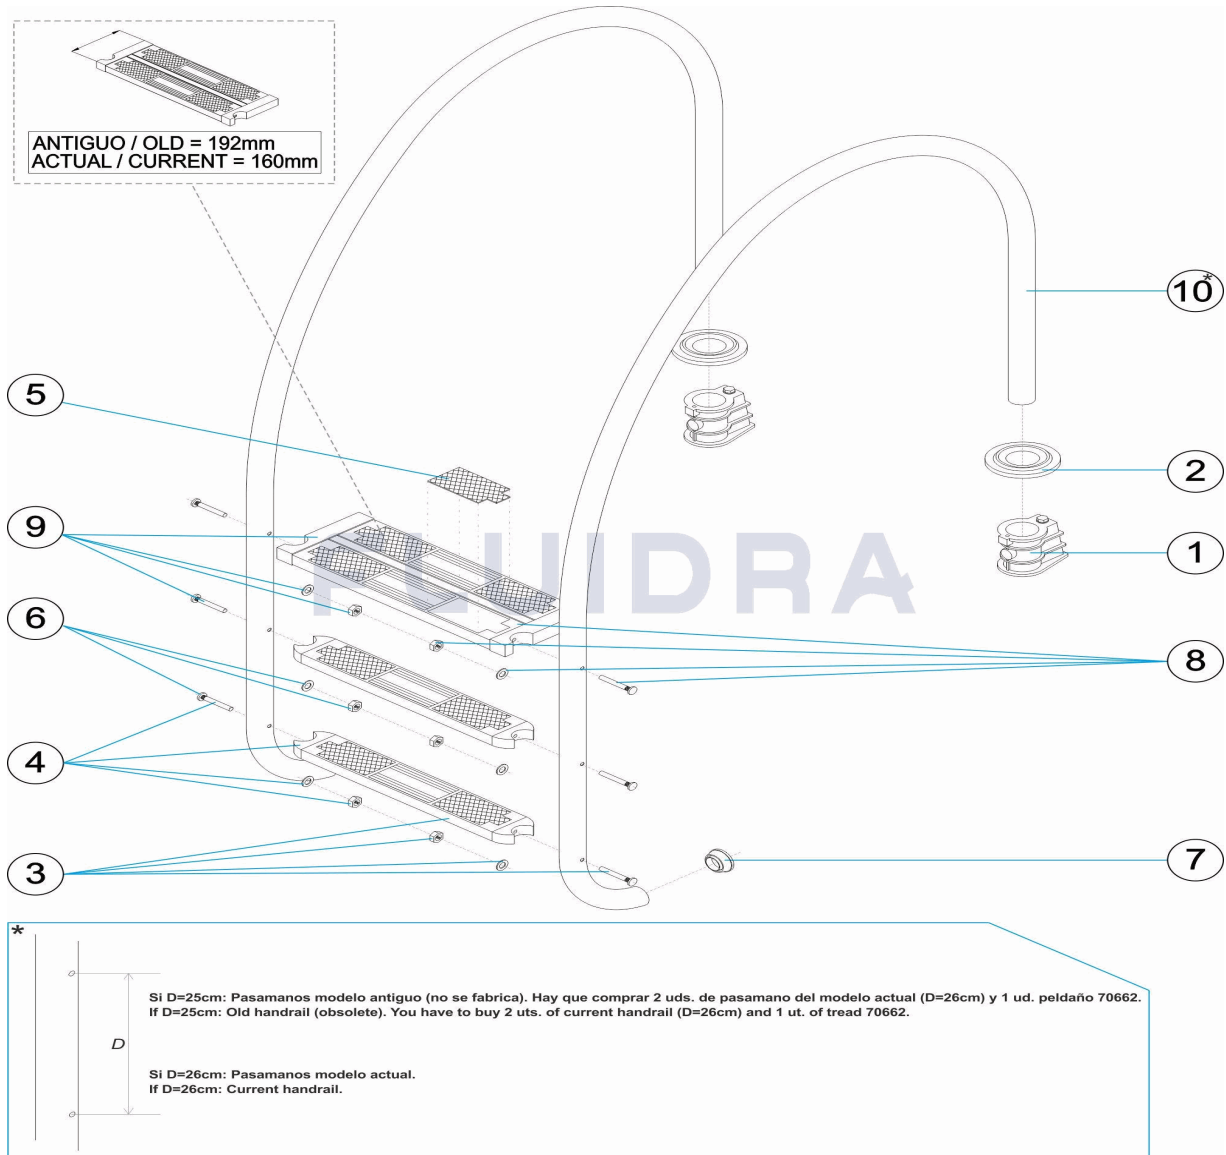

CODICE 32653, 32654, 32655, 32656

DESCRIZIONE: SCALA RAGGIO VARIABILE LUNGHEZZA 1000

ITALIANO

POS	CODICE	DESCRIZIONE	QUANTITA'	POS	CODICE	DESCRIZIONE	QUANTITA'
1	44010101	ANCORAGGIO SCALA		8	* 70662	GRADINO DI SICUREZZA	
2	44010103	COPRIFLANGIA ANCORAGGIO AISI 316		9	* 4401010807	SUPPORTO LATERALE SICUREZZA	
3	44010104	GRADINO LUXE AISI 316		9	* 4401010028	SUPPORTO LATERALE SICUREZZA	
4	44010107	SOSTEGNO LATERALE GRADINO 316		10	* 32653R0200	CORRIMANO SCALA 2 GRADINI	
5	44010108	TAPPETINO FINITURA GRADINO LUXE		10	* 32654R0200	CORRIMANO SCALA 3 GRADINI	
6	44010111	BULLONERIA GRADINO AISI 316		10	* 32655R0200	CORRIMANO SCALA 4 GR.	
7	44010112	TAPPO SCALA		10	* 32656R0200	CORRIMANO SCALA 5 GRADINI	
8	* 4401010805	GRADINO DI SICUREZZA AISI 316